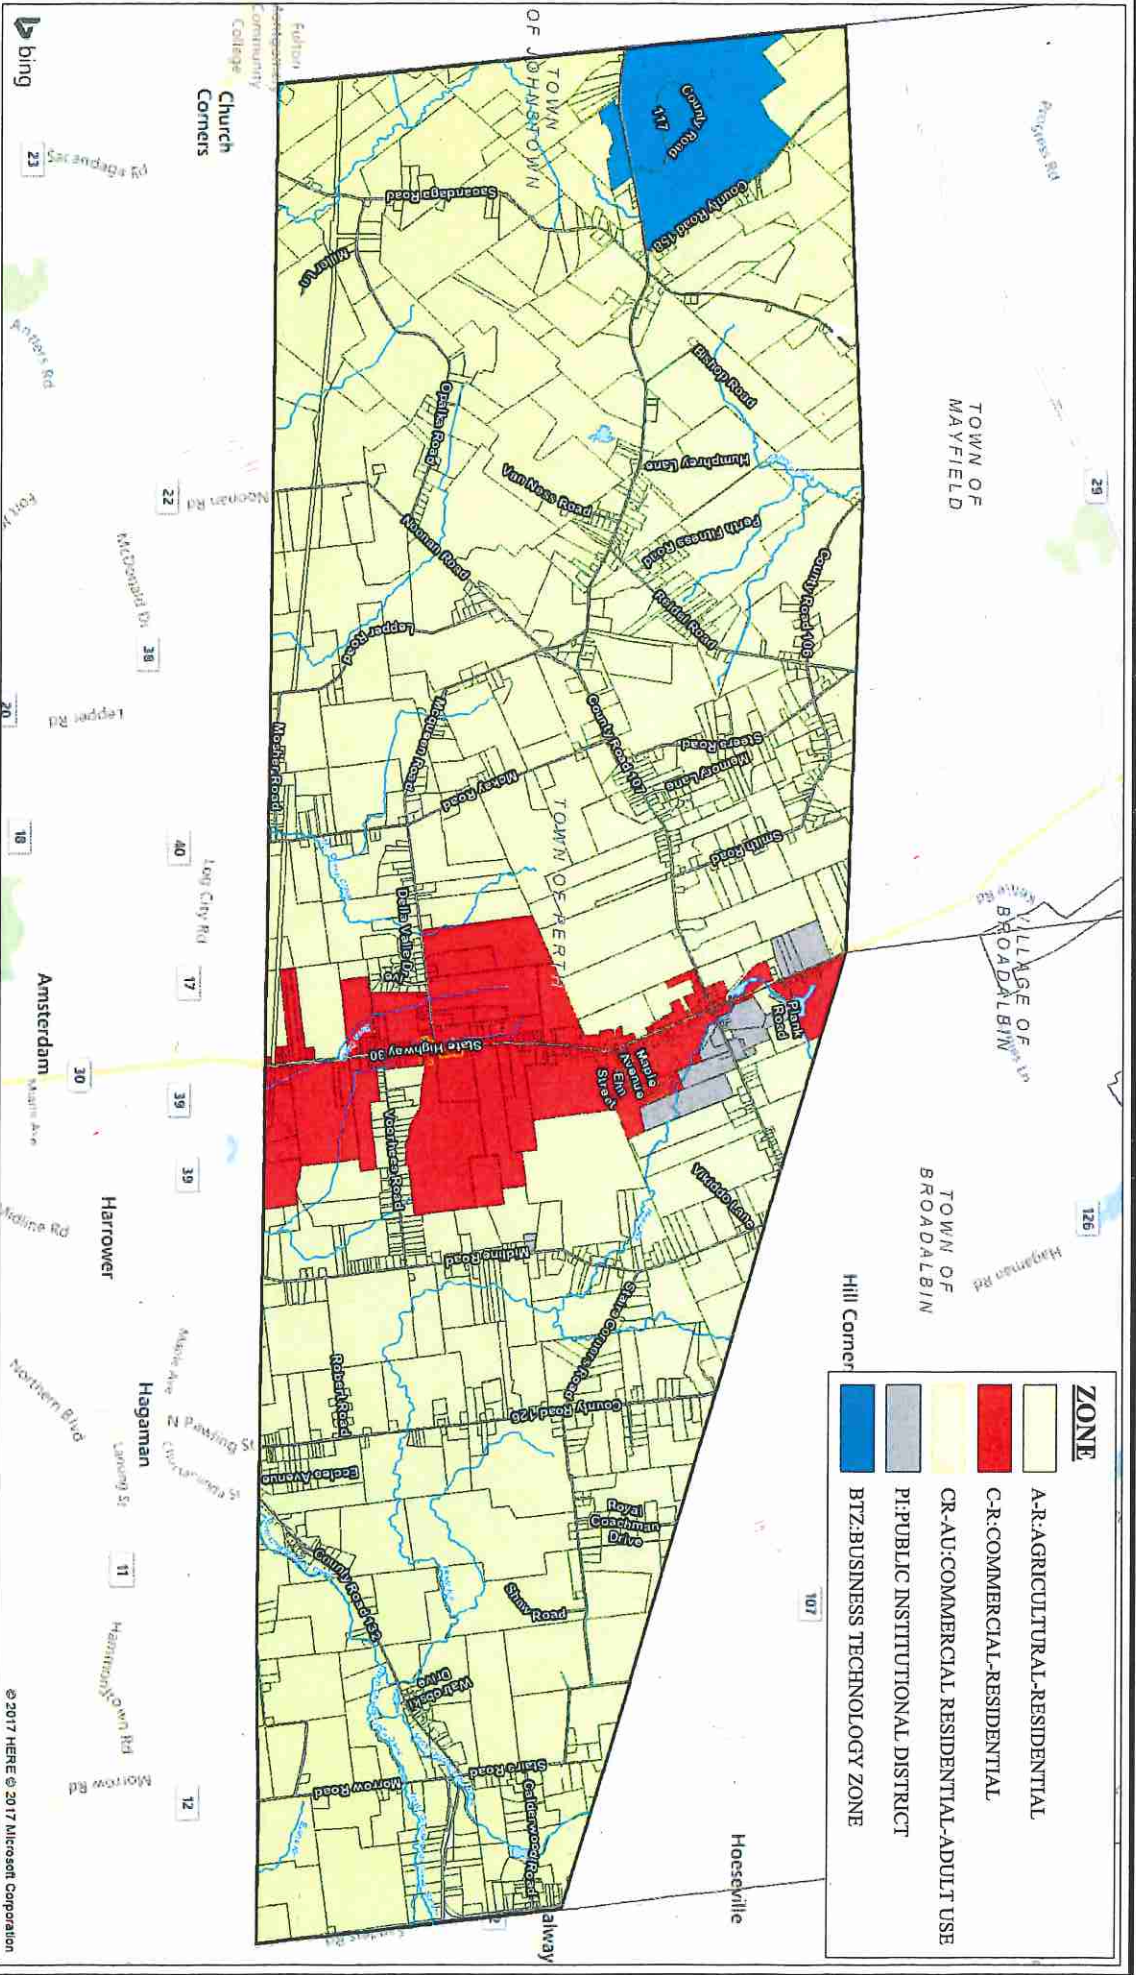

# ZONING DISTRICT MAP TOWN OF PERTH JUNE 2017

ZONE	
	A-R: AGRICULTURAL-RESIDENTIAL
	C-R: COMMERCIAL-RESIDENTIAL
	CR-AU: COMMERCIAL RESIDENTIAL-ADULT USE
	PI: PUBLIC INSTITUTIONAL DISTRICT
	BTZ: BUSINESS TECHNOLOGY ZONE

DATE: MAY 2017  
 TOWN OF PERTH  
 2017 HERE © 2017 Microsoft Corporation  
 County of Dutchess  
 State of New York